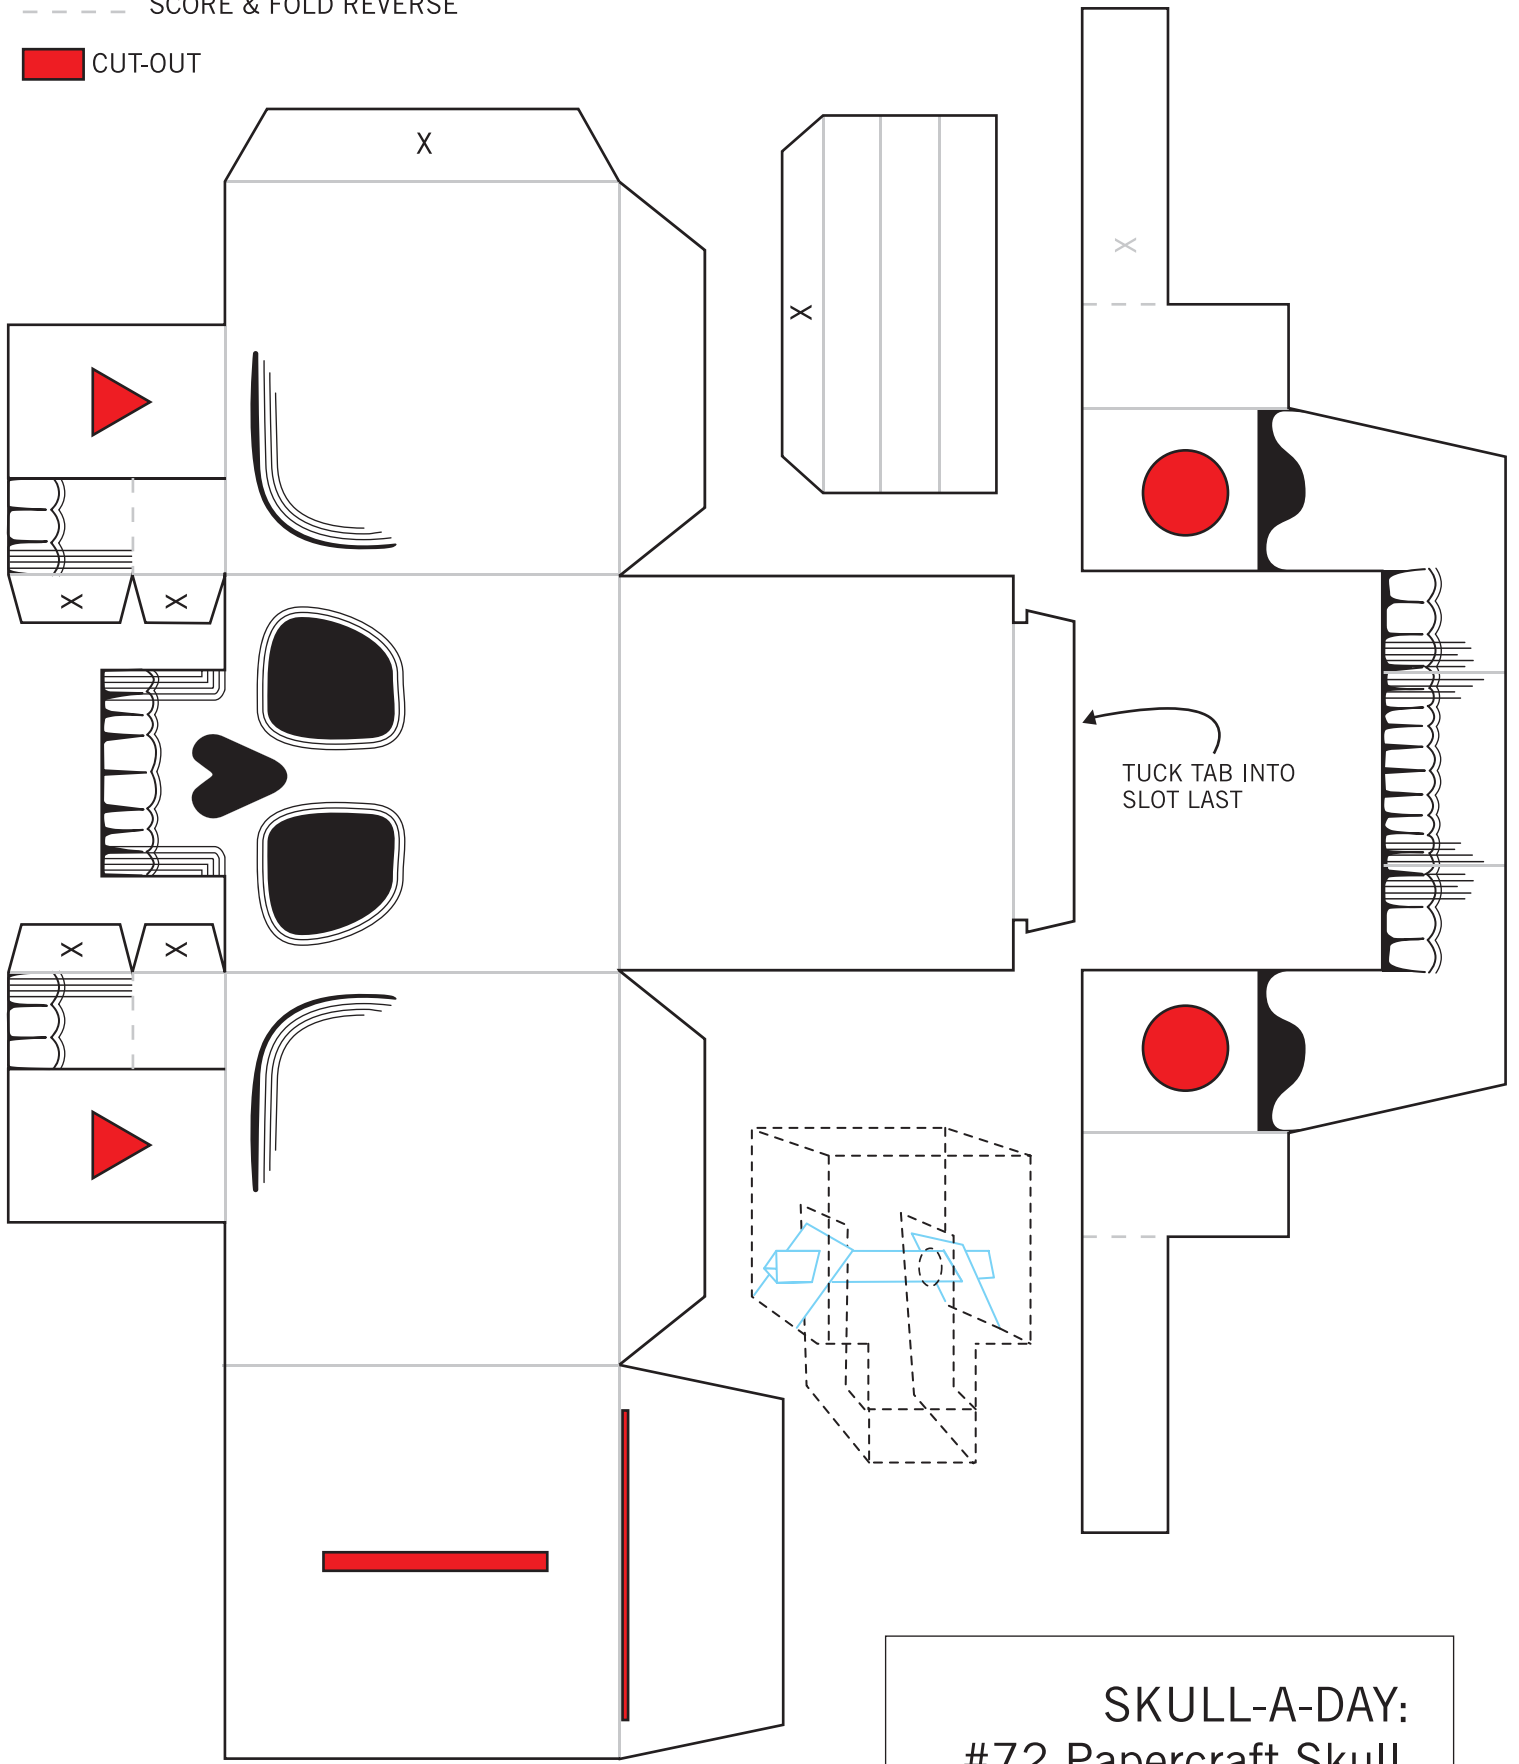

- CUT
- SCORE & FOLD
- - - SCORE & FOLD REVERSE
- CUT-OUT

- X GLUE/DOUBLE-SIDED TAPE
- X GLUE/DOUBLE-SIDED TAPE REVERSE

SKULL-A-DAY:
#72 Papercraft Skull
www.skulladay.com